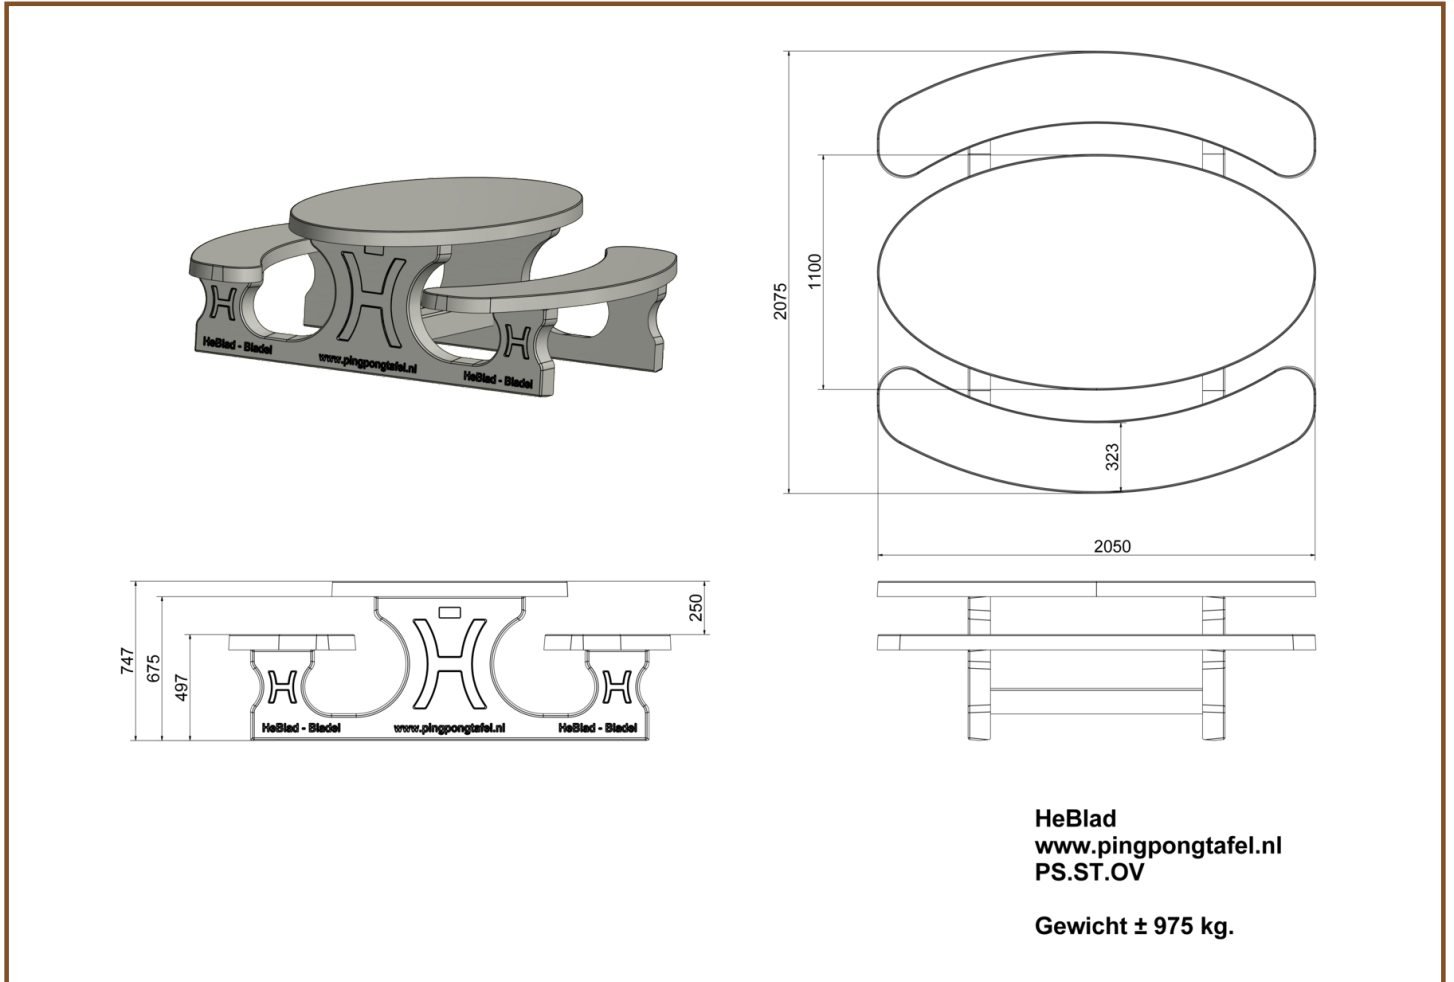

## Picnic table Standard Oval

Product code: PS.ST.OV

Our brand new picnic table in an elegant design . An eye-catcher par excellence.

This table also – as all the others – is moulded in one piece and therefore it cannot be dismantled. Considering the weight of this table (approximately 800 kg) it cannot be moved easily and is therefore suitable for places where you don't have supervision all the time.

## Specifications Picnic table Standard Oval

Product code	PS.ST.OV	Tabletop thickness	7.2 cm
Colour	Naturel Beton	Seat height	49.7 cm
Dimensions (L x W x H)	211 x 205 x 75 cm	Weight	975 kg
Afmeting tafelblad (L x B)	205 x 110 cm	Materiaal zitting	Beton
Height tabletop	74.7 cm	Pootafstand	110 cm (hart op hart)