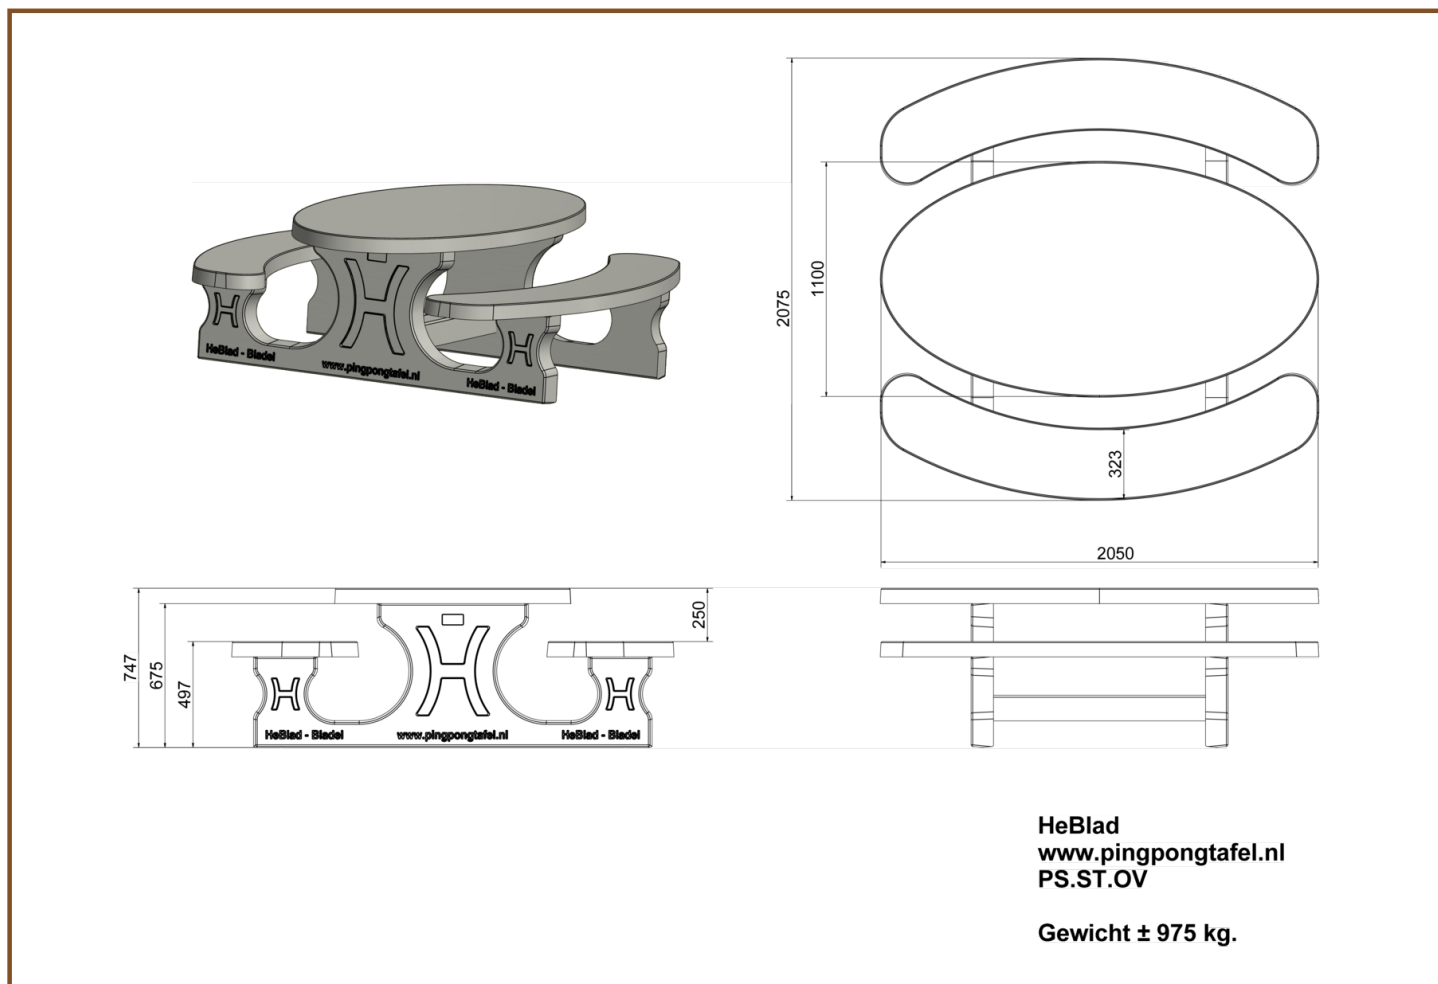

Picnic table Standard Oval

Product code: PS.ST.OV

Our brand new picnic table in an elegant design . An eye-catcher par excellence. This table also – as all the others – is moulded in one piece and therefore it cannot be dismantled. Considering the weight of this table (approximately 800 kg) it cannot be moved easily and is therefore suitable for places where you don't have supervision all the time.

20 May 2018 - Prices subject to change

Specifications Picnic table Standard Oval

Product code	PS.ST.OV	Tabletop thickness	7.2 cm
Colour	Naturel Beton	Seat height	49.7 cm
Dimensions (L x W x H)	211 x 205 x 75 cm	Weight	975 kg
Afmeting tafelblad (L x B)	205 x 110 cm	Materiaal zitting	Beton
Height tabletop	74.7 cm	Pootafstand	110 cm (hart op hart)