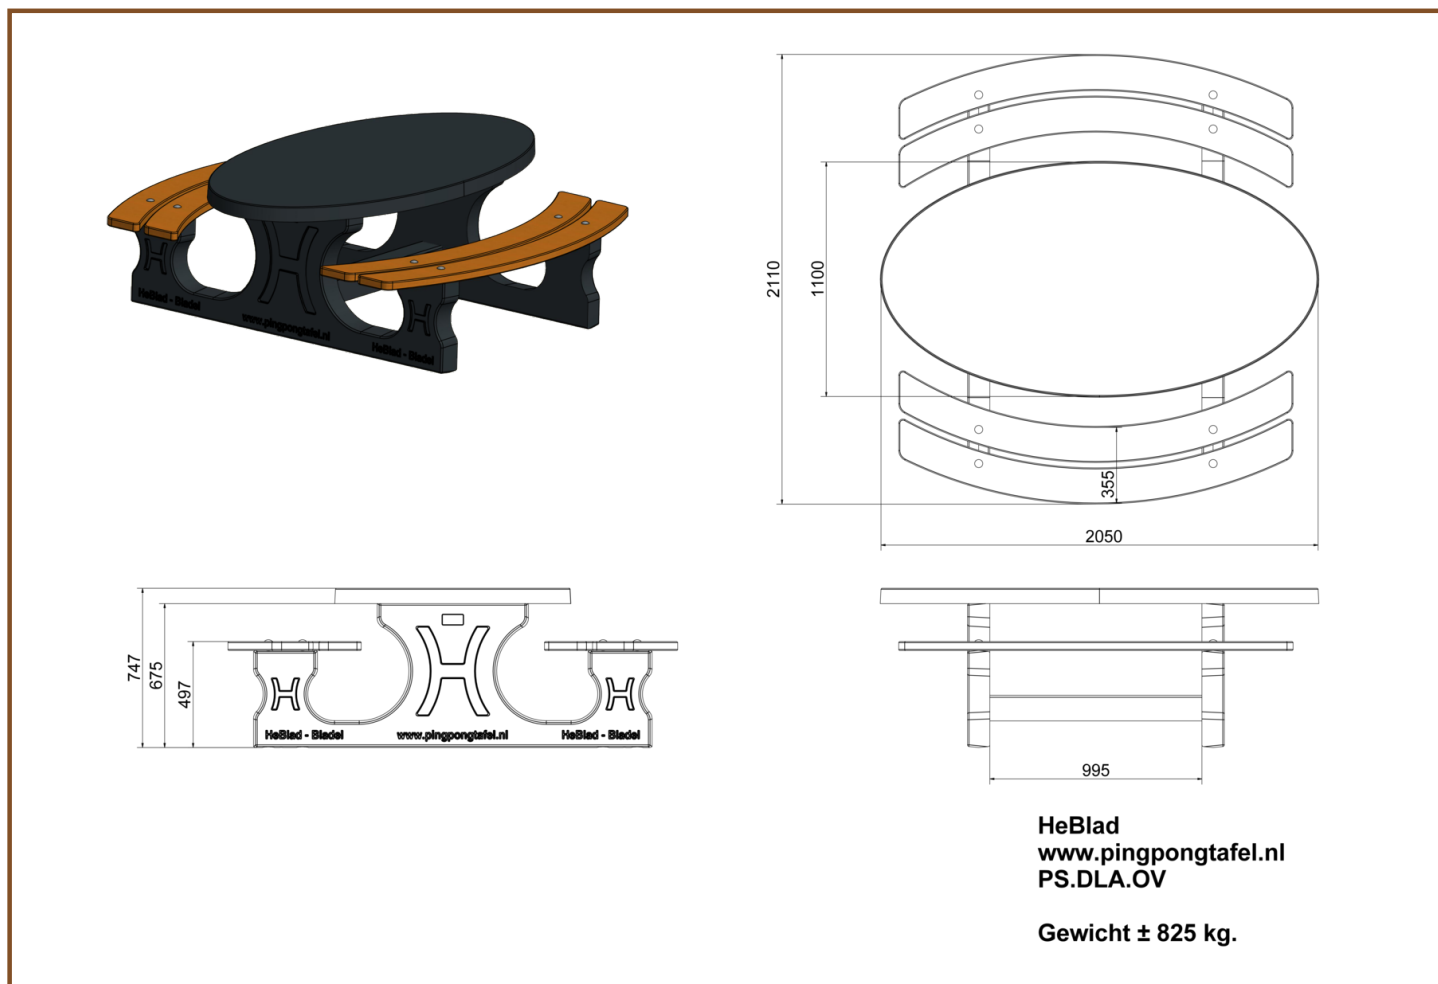

## Picnic table DeLuxe Anthracite Oval

Product code: PS DLA-OV

Delightful to the eye this oval picnic table coloured in beautiful anthracite lacquer finish of high quality with bamboo seating. Through the warm anthracite colour it is hard to believe that this is a concrete picnic table.

## Specifications Picnic table DeLuxe Anthracite Oval

Product code	PS.DLA.OV	Tabletop thickness	7.2 cm
Colour	Antraciet Gelakt	Seat height	49.7 cm
Dimensions (L x W x H)	211 x 205 x 75 cm	Weight	825 kg
Afmeting tafelblad (L x B)	205 x 110 cm	Materiaal zitting	Bamboe
Height tabletop	74.7 cm	Pootafstand	110 cm (hart op hart)