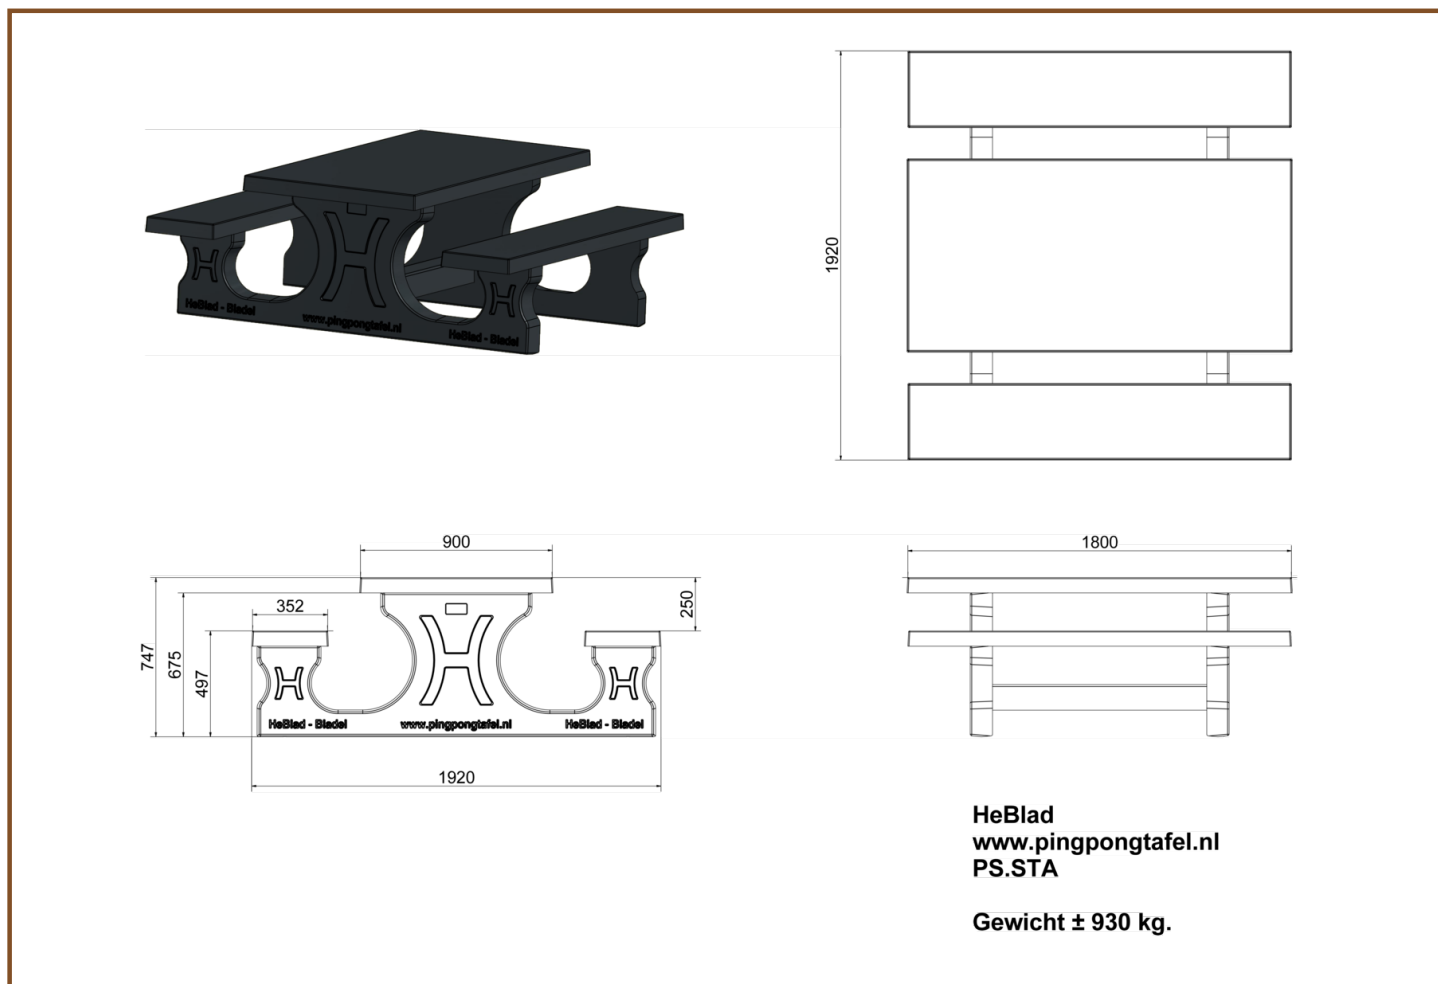

Picnic table Standard Anthracite

Product code: PS.ST.A

Here you are, this is a real concrete table! Sprayed in anthracite with matt finish. This table invites you to sit, ideal along cycling tracks or in squares or parks. Sitting down in relaxed surroundings and enjoying a snack or drink. Because this table is entirely coloured in anthracite it has a warm appearance and does not invite making a mess on it. The picnic table cannot be dismantled, because the table plate and undercarriage are moulded in one piece. We guarantee you that this table will give you pleasure for many years.

20 May 2018 - Prices subject to change

Specifications Picnic table Standard Anthracite

Product code	PS.ST.A	Tabletop thickness	7.2 cm
Colour	Antraciet gelakt, RAL 7016	Seat height	49.7 cm
Dimensions (L x W x H)	180 x 192 x 75 cm	Weight	930 kg
Afmeting tafelblad (L x B)	180 x 90 cm	Materiaal zitting	Beton
Height tabletop	74.7 cm	Pootafstand	111 cm (hart op hart)