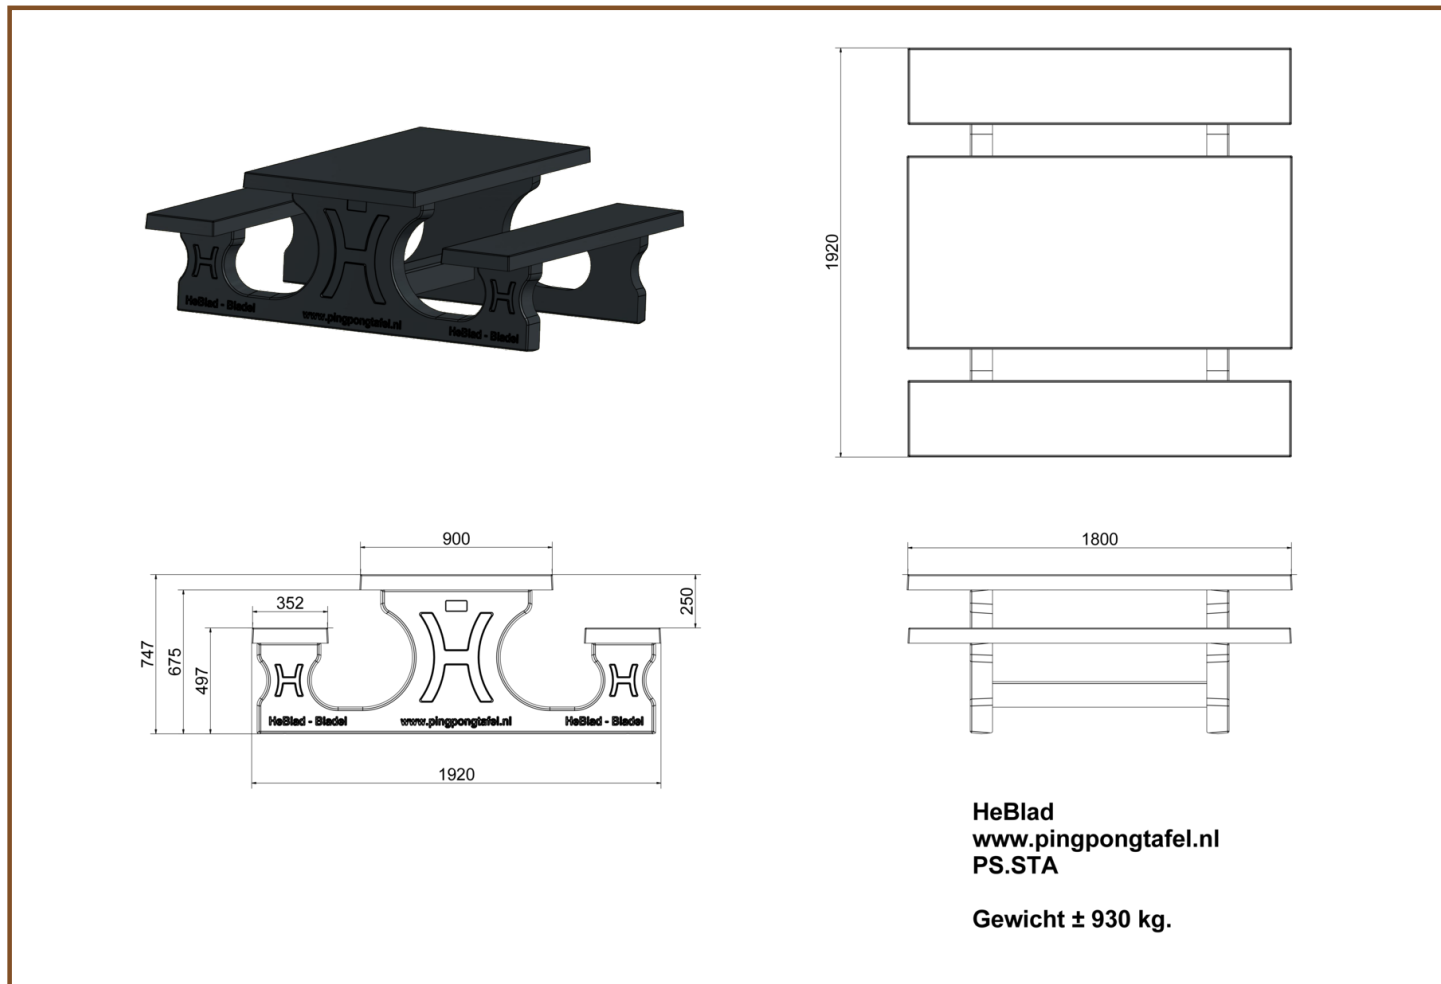

## Picnic table Standard Anthracite

Product code: PS-ST-A

Here you are, this is a real concrete table! Sprayed in anthracite with matt finish. This table invites you to sit, ideal along cycling tracks or in squares or parks. Sitting down in relaxed surroundings and enjoying a snack or drink. Because this table is entirely coloured in anthracite it has a warm appearance and does not invite making a mess on it. The picnic table cannot be dismantled, because the table plate and undercarriage are moulded in one piece. We guarantee you that this table will give you pleasure for many years.

## Specifications Picnic table Standard Anthracite

Product code	PS.ST.A	Tabletop thickness	7.2 cm
Colour	Antraciet Gelakt	Seat height	49.7 cm
Dimensions (L x W x H)	180 x 192 x 75 cm	Weight	930 kg
Afmeting tafelblad (L x B)	180 x 90 cm	Materiaal zitting	Beton
Height tabletop	74.7 cm	Pootafstand	111 cm (hart op hart)