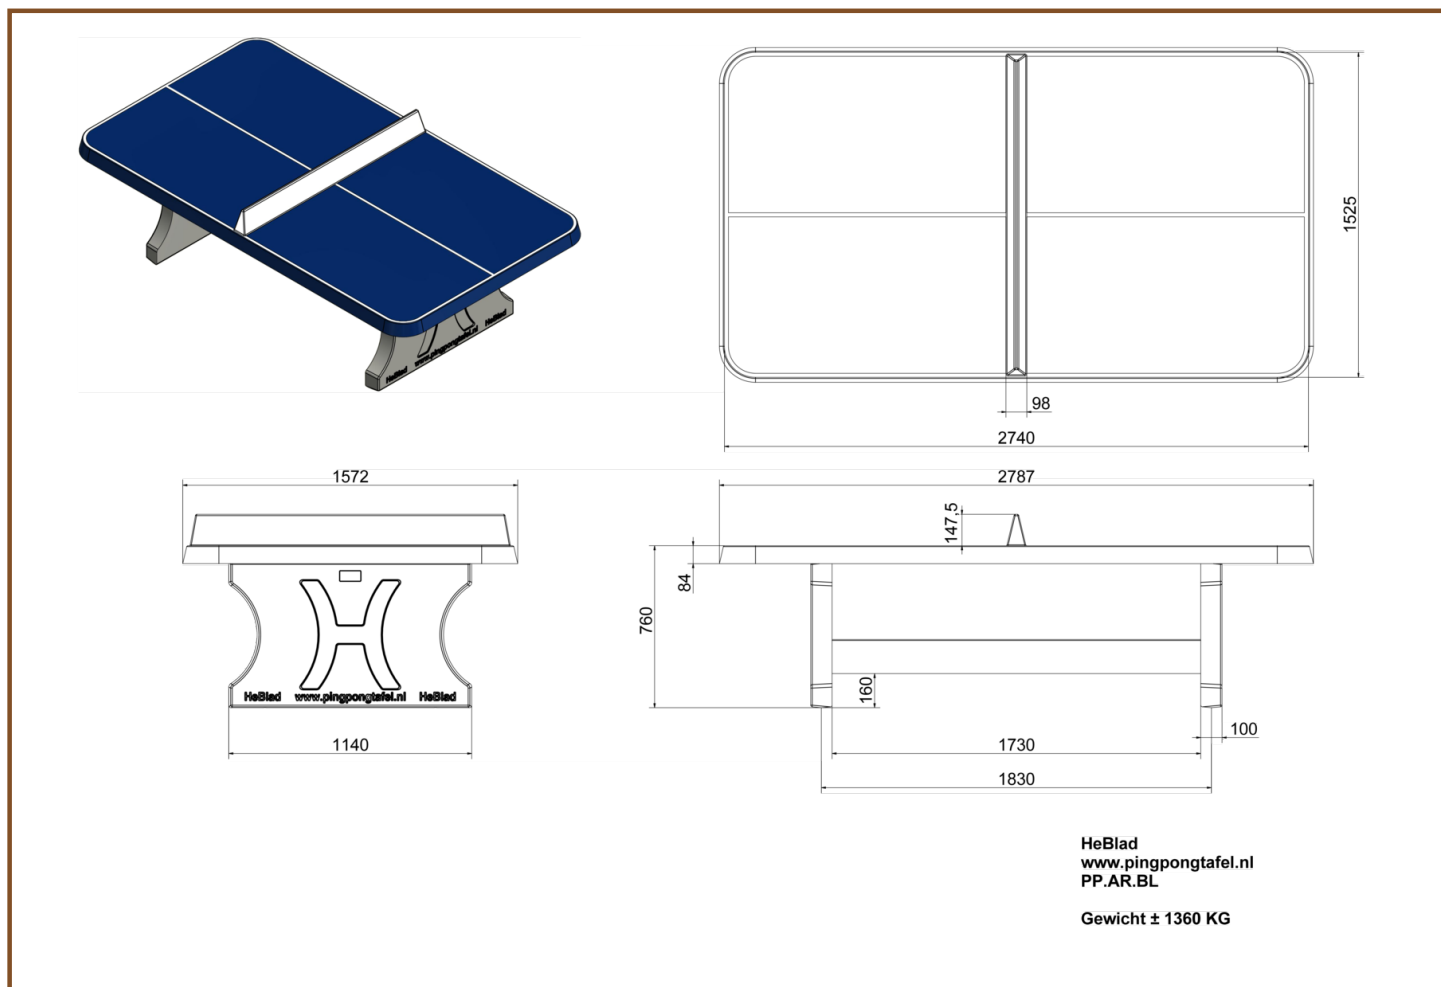

## **Blue table tennis table, rounded**

Product code: PP.AR.BL

Safety is a priority for HeBlad! This ping-pong table has rounded corners in order to improve the safety of playing grounds. The bright blue colour of the table and the shape will invite young and old to play a game of ping-pong.

As well as all the other tables this product is completely moulded in one piece. The steel reinforcement above and below and the two-component lacquer guarantee high quality. This table is weatherproof and vandal-resistant.

## Specifications Blue table tennis table, rounded

Product code	PP.AR.BL	Hoogte speelblad	76 cm
Colour	Blauw Gelakt	Nethoogte	14.75 cm
Afmeting speelblad	274 x 152 cm	Weight	1360 kg
Afmeting onderkant speelblad	279 x 157 cm	Pootafstand	183 cm (hart op hart)
Dikte speelblad	8.4 cm		