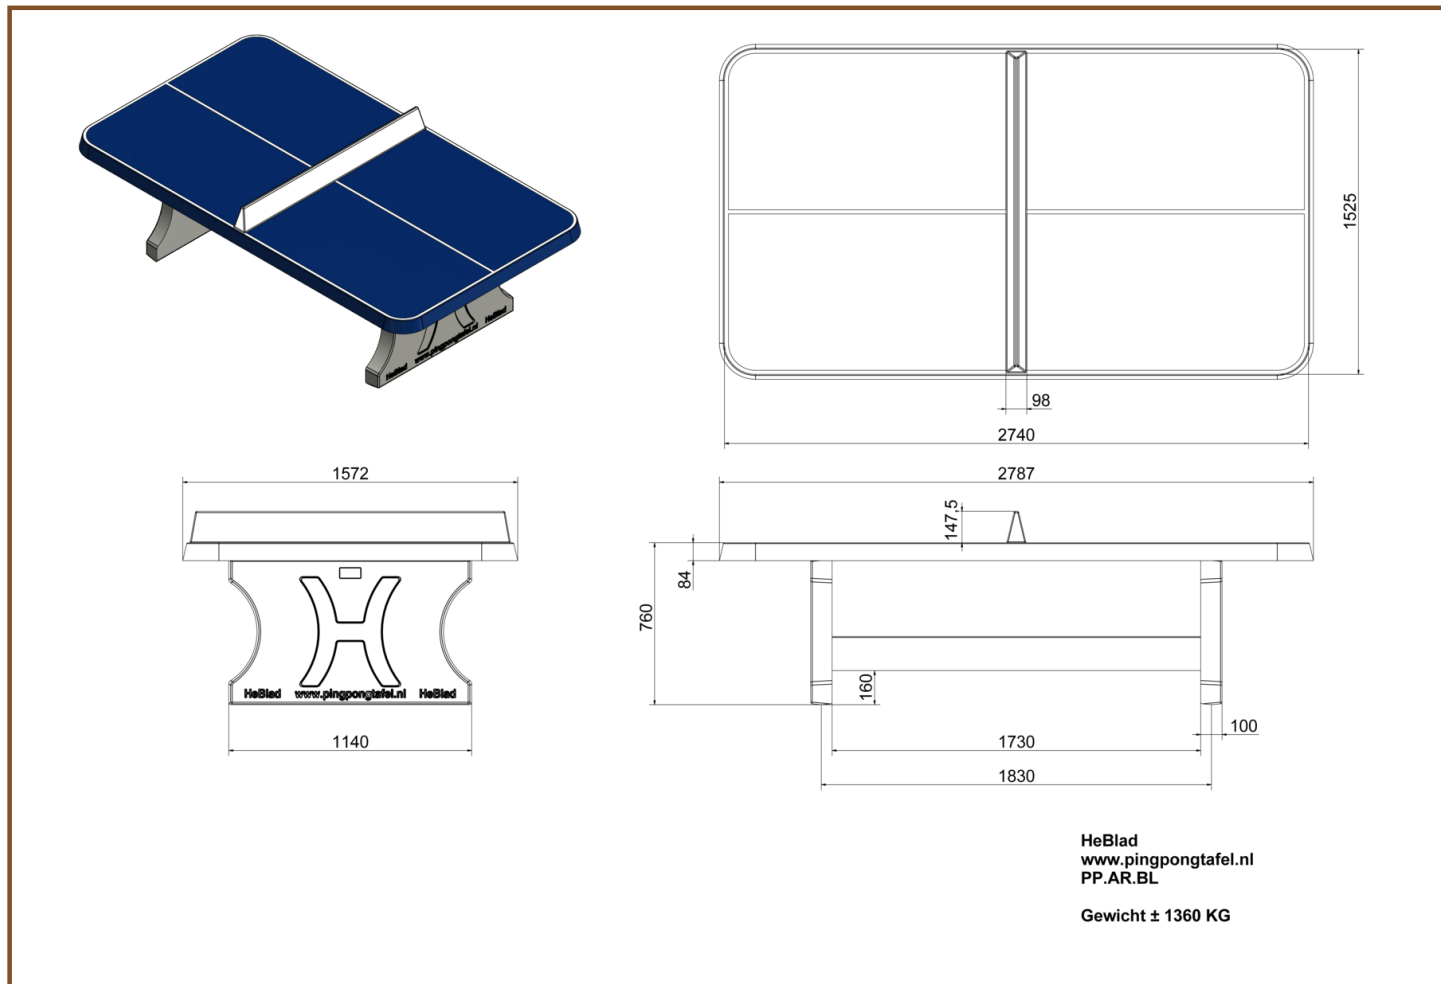

### **Blue table tennis table, rounded**

Product code: PP.AR.BL

Safety is a priority for HeBlad! This ping-pong table has rounded corners in order to improve the safety of playing grounds. The bright blue colour of the table and the shape will invite young and old to play a game of ping-pong.

As well as all the other tables this product is completely moulded in one piece. The steel reinforcement above and below and the two-component lacquer guarantee high quality. This table is weatherproof and vandal-resistant.

## Specifications Blue table tennis table, rounded

Product code	PP.AR.BL	Hoogte speelblad	76 cm
Colour	Blauw Gelakt	Nethoogte	15.25 cm
Afmeting speelblad	274 x 152 cm	Weight	1360 kg
Afmeting onderkant speelblad	278 x 156 cm	Pootafstand	183 cm (hart op hart)
Dikte speelblad	8.4 cm		