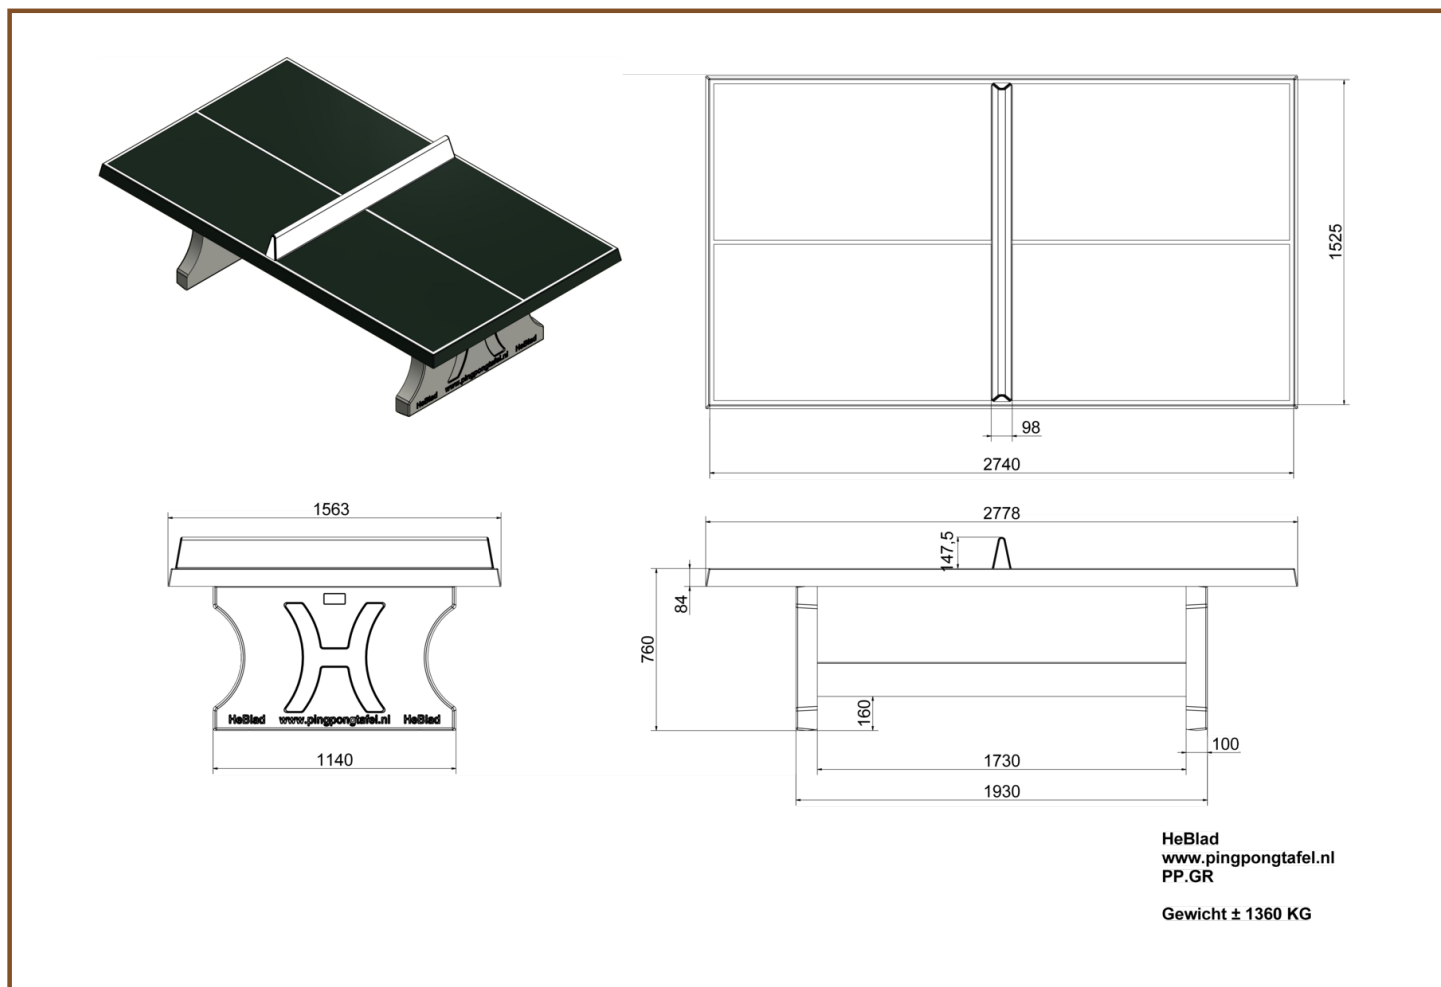

Concrete Ping-pong table green

Product code: PP.GR

This rectangular ping-pong table with a green playing surface is a recreational tournament table for outdoor sport. Because this table is reinforced with double layers of steel (above and below) it resists all wind and weather conditions: good for many years and a lot of joy of playing.

The ping-pong table is moulded in one piece, that means also the "net" in the middle is solid concrete. The playing surface is sprayed in green with a two-component lacquer. The white lining and the "net" are not stickered but solid paint and lacquer.

20 May 2018 - Prices subject to change

Specifications Concrete Ping-pong table green

Product code	PP.GR	Hoogte speelblad	76 cm
Colour	Groen Gelakt	Nethoogte	14.75 cm
Afmeting speelblad	274 x 152 cm	Weight	1360 kg
Afmeting onderkant speelblad	278 x 156 cm	Pootafstand	183 cm (hart op hart)
Dikte speelblad	8,4 cm		