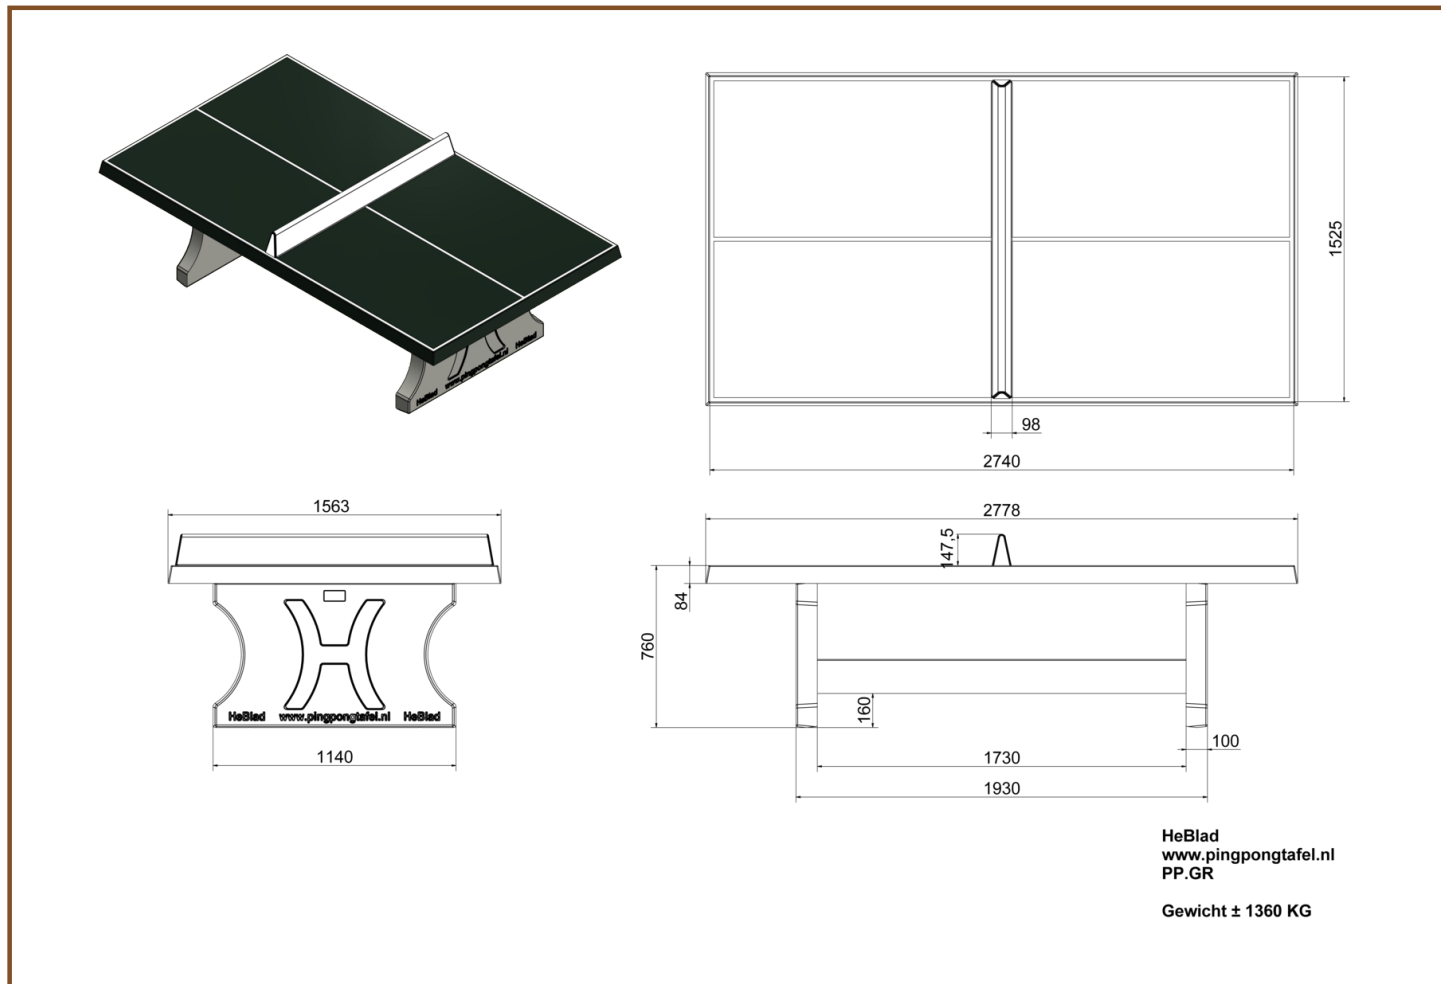

## Concrete Ping-pong table green

Product code: PP.GR

This rectangular ping-pong table with a green playing surface is a recreational tournament table for outdoor sport. Because this table is reinforced with double layers of steel (above and below) it resists all wind and weather conditions: good for many years and a lot of joy of playing.

The ping-pong table is moulded in one piece, that means also the "net" in the middle is solid concrete. The playing surface is sprayed in green with a two-component lacquer. The white lining and the "net" are not stickered but solid paint and lacquer.

## Specifications Concrete Ping-pong table green

Product code	PP.GR	Hoogte speelblad	76 cm
Colour	Groen Gelakt	Nethoogte	15,25 cm
Afmeting speelblad	274 x 152 cm	Weight	1360 kg
Afmeting onderkant speelblad	278 x 156 cm	Pootafstand	183 cm (hart op hart)
Dikte speelblad	8,4 cm		