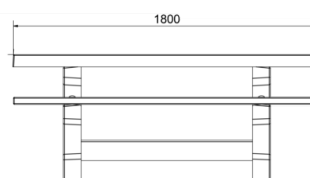

Picnic table DeLuxe

Product code: PS.DL

This picnic table has been ground to a smooth surface in natural concrete. The benches are provided with planks of 4 cm thick bamboo. The planks are blind anchored, thus impossible to dismantle. The picnic table is ideal along hiking- and cycling paths, but also for many other locations.

20 May 2018 - Prices subject to change

HeBlad
www.pingongtafel.nl
PS.DL
 (uitvoering in beton met bamboe zittingen).

Gewicht ± 750 kg

Specifications Picnic table DeLuxe

Product code	PS.DL	Tabletop thickness	7.2 cm
Colour	Naturel Beton	Seat height	49.7 cm
Dimensions (L x W x H)	180 x 187 x 75 cm	Weight	750 kg
Afmeting tafelblad (L x B)	180 x 90 cm	Materiaal zitting	Bamboe
Height tabletop	74.7 cm	Pootafstand	111 cm (hart op hart)