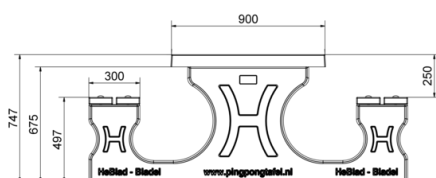

Picnic table DeLuxe

Product code: PS.DL

This picnic table has been ground to a smooth surface in natural concrete. The benches are provided with planks of 4 cm thick bamboo. The planks are blind anchored, thus impossible to dismantle. The picnic table is ideal along hiking- and cycling paths, but also for many other locations.

Due to the weight (1.100 kg) and the fact that the table cannot be dismantled it does not invite vandals to ruin the table. The bamboo planks provide for a comfortable and warm seat and gives a luxurious effect.

HeBlad
www.pingongtafel.nl
PS.DL
(uitvoering in beton met bamboe zittingen).

Gewicht ± 750 kg

Specifications Picnic table DeLuxe

Product code	PS.DL	Tabletop thickness	7.2 cm
Colour	Naturel Beton	Seat height	49.7 cm
Dimensions (L x W x H)	180 x 187 x 75 cm	Weight	750 kg
Afmeting tafelblad (L x B)	180 x 90 cm	Materiaal zitting	Bamboe
Height tabletop	74.7 cm	Pootafstand	111 cm (hart op hart)