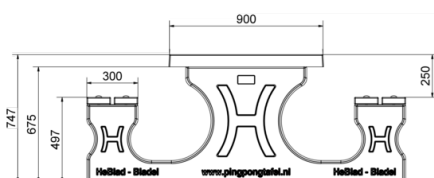

Picnic table DeLuxe

Product code: PS.DL

This picnic table has been ground to a smooth surface in natural concrete. The benches are provided with planks of 4 cm thick bamboo. The planks are blind anchored, thus impossible to dismantle. The picnic table is ideal along hiking- and cycling paths, but also for many other locations.

Due to the weight (1.100 kg) and the fact that the table cannot be dismantled it does not invite vandals to ruin the table. The bamboo planks provide for a comfortable and warm seat and gives a luxurious effect.

20 May 2018 - Prices subject to change

HeBlad
www.pingongtafel.nl
PS.DL
 (uitvoering in beton met bamboe zittingen).

Gewicht ± 750 kg

Specifications Picnic table DeLuxe

Product code	PS.DL	Tabletop thickness	7.2 cm
Colour	Naturel Beton	Seat height	49.7 cm
Dimensions (L x W x H)	180 x 187 x 75 cm	Weight	750 kg
Afmeting tafelblad (L x B)	180 x 90 cm	Materiaal zitting	Bamboe
Height tabletop	74.7 cm	Pootafstand	111 cm (hart op hart)