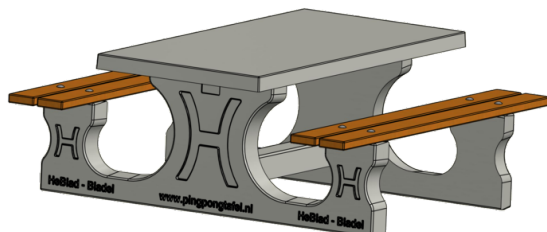

Picnic table DeLuxe

Product code: PS.DL

This picnic table has been ground to a smooth surface in natural concrete. The benches are provided with planks of 4 cm thick bamboo. The planks are blind anchored, thus impossible to dismantle. The picnic table is ideal along hiking- and cycling paths, but also for many other locations.

Due to the weight (1.100 kg) and the fact that the table cannot be dismantled it does not invite vandals to ruin the table. The bamboo planks provide for a comfortable and warm seat and gives a luxurious effect.

HeBlad
www.pingongtafel.nl
PS.DL
(uitvoering in beton met bamboe zittingen).

Gewicht ± 750 kg

Specifications Picnic table DeLuxe

Product code	PS.DL	Tabletop thickness	7.2 cm
Colour	Naturel Beton	Seat height	49.7 cm
Dimensions (L x W x H)	180 x 187 x 75 cm	Weight	750 kg
Afmeting tafelblad (L x B)	180 x 90 cm	Materiaal zitting	Bamboe
Height tabletop	74.7 cm	Pootafstand	111 cm (hart op hart)