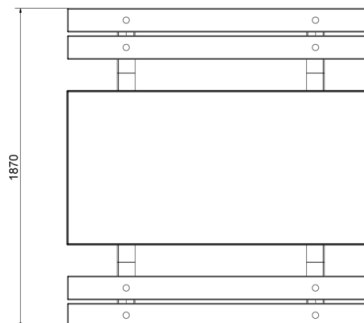

Picnic table DeLuxe

Product code: PS.DL

This picnic table has been ground to a smooth surface in natural concrete. The benches are provided with planks of 4 cm thick bamboo. The planks are blind anchored, thus impossible to dismantle. The picnic table is ideal along hiking- and cycling paths, but also for many other locations.

HeBlad
www.pingongtafel.nl
PS.DL
(uitvoering in beton met bamboe zittingen).

Gewicht ± 750 kg

Specifications Picnic table DeLuxe

Product code	PS.DL	Tabletop thickness	7.2 cm
Colour	Naturel Beton	Seat height	49.7 cm
Dimensions (L x W x H)	180 x 187 x 75 cm	Weight	750 kg
Afmeting tafelblad (L x B)	180 x 90 cm	Materiaal zitting	Bamboe
Height tabletop	74.7 cm	Pootafstand	111 cm (hart op hart)