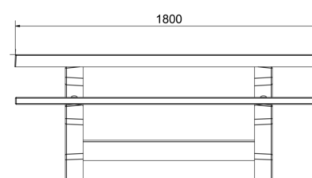

Picnic table DeLuxe

Product code: PS.DL

This picnic table has been ground to a smooth surface in natural concrete. The benches are provided with planks of 4 cm thick bamboo. The planks are blind anchored, thus impossible to dismantle. The picnic table is ideal along hiking- and cycling paths, but also for many other locations.

HeBlad
www.pingongtafel.nl
PS.DL
(uitvoering in beton met bamboe zittingen).

Gewicht ± 750 kg

Specifications Picnic table DeLuxe

Product code	PS.DL	Tabletop thickness	7.2 cm
Colour	Naturel Beton	Seat height	49.7 cm
Dimensions (L x W x H)	180 x 187 x 75 cm	Weight	750 kg
Afmeting tafelblad (L x B)	180 x 90 cm	Materiaal zitting	Bamboe
Height tabletop	74.7 cm	Pootafstand	111 cm (hart op hart)