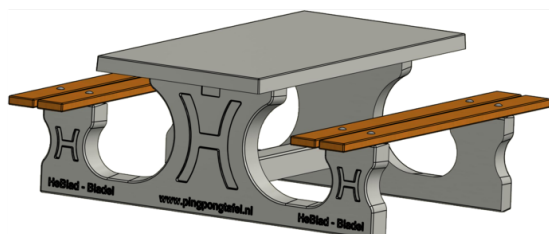

Picnic table DeLuxe

Product code: PS.DL

This picnic table has been ground to a smooth surface in natural concrete. The benches are provided with planks of 4 cm thick bamboo. The planks are blind anchored, thus impossible to dismantle. The picnic table is ideal along hiking- and cycling paths, but also for many other locations.

Due to the weight (1.100 kg) and the fact that the table cannot be dismantled it does not invite vandals to ruin the table. The bamboo planks provide for a comfortable and warm seat and gives a luxurious effect.

20 May 2018 - Prices subject to change

HeBlad
www.pingongtafel.nl
PS.DL
 (uitvoering in beton met bamboe zittingen).

Gewicht ± 750 kg

Specifications Picnic table DeLuxe

Product code	PS.DL	Tabletop thickness	7.2 cm
Colour	Naturel Beton	Seat height	49.7 cm
Dimensions (L x W x H)	180 x 187 x 75 cm	Weight	750 kg
Afmeting tafelblad (L x B)	180 x 90 cm	Materiaal zitting	Bamboe
Height tabletop	74.7 cm	Pootafstand	111 cm (hart op hart)