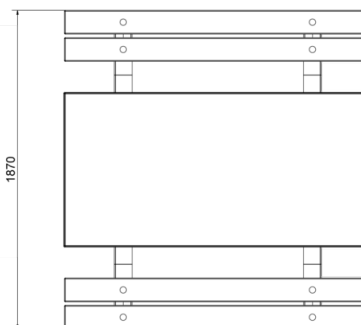

Picnic table DeLuxe

Product code: PS.DL

This picnic table has been ground to a smooth surface in natural concrete. The benches are provided with planks of 4 cm thick bamboo. The planks are blind anchored, thus impossible to dismantle. The picnic table is ideal along hiking- and cycling paths, but also for many other locations.

20 May 2018 - Prices subject to change

HeBlad
www.pingongtafel.nl
PS.DL
 (uitvoering in beton met bamboe zittingen).

Gewicht ± 750 kg

Specifications Picnic table DeLuxe

Product code	PS.DL	Tabletop thickness	7.2 cm
Colour	Naturel Beton	Seat height	49.7 cm
Dimensions (L x W x H)	180 x 187 x 75 cm	Weight	750 kg
Afmeting tafelblad (L x B)	180 x 90 cm	Materiaal zitting	Bamboe
Height tabletop	74.7 cm	Pootafstand	111 cm (hart op hart)